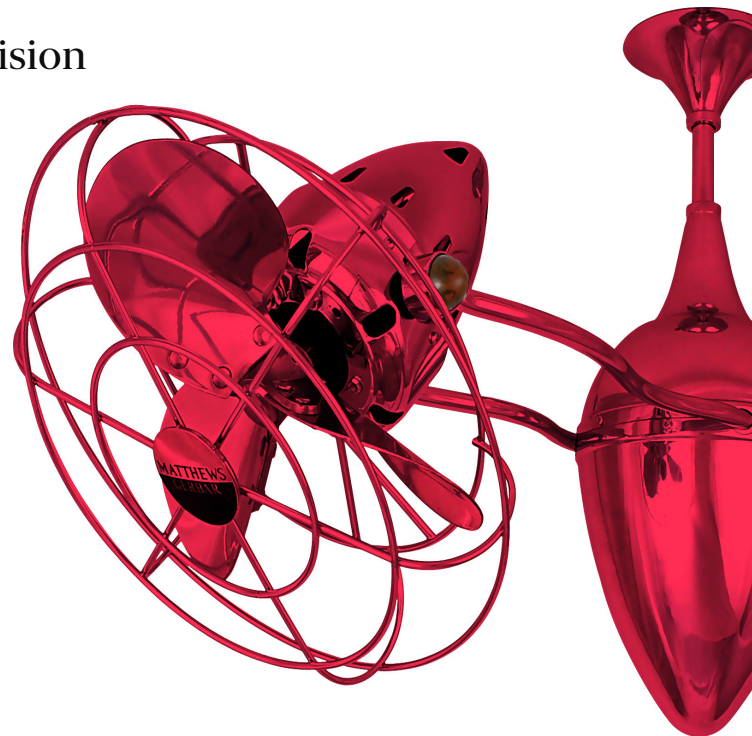

Shown:

**AR-LTBLUE-MTL** Agua Marinha Finish, with Metal Blades

## Timeless Elegance and Engineering Precision

Its graceful hourglass support arms embrace bullet-shaped motor housings, effortlessly rotating 360° around a sculptural teardrop center. Designed for unparalleled airflow control, its fan heads can be infinitely positioned in sweeping 180-degree arcs, allowing for optimal circulation tailored to any space. The steeper the angle, the faster the rotation—creating a mesmerizing dance of movement while delivering exceptional comfort and efficiency. Unlike traditional paddle fans, the Ar Ruthiane's rotation enhances both heating and cooling systems, ensuring an energy-efficient environment. Crafted from cast aluminum, heavy spun, and stamped steel, this fan is built to last, backed by a limited lifetime warranty.