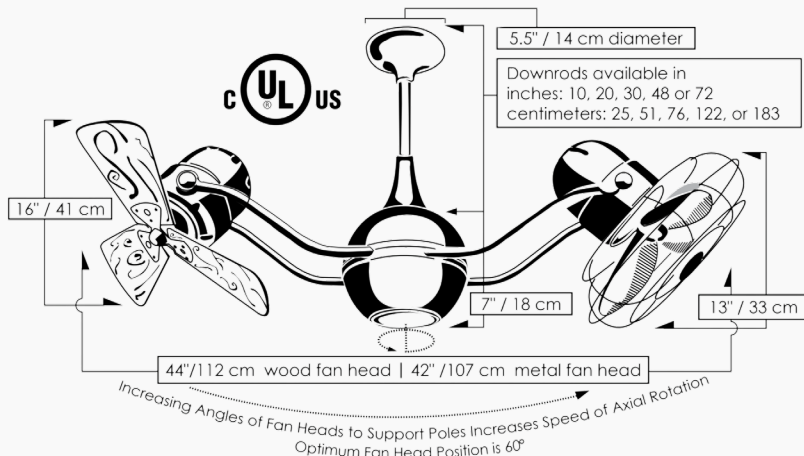

TECHNICAL SPECIFICATIONS

SKU BUILDER

AR-XXXX-XXX
(Model+Finish+Blade)

PRODUCT FEATURES

- AC Motor
- Hand Made
- Wall Control
- Damp Location
- 360° Rotation
- Unipack Shipping
- Optional 29° Slant Mount
- Safety Cage Compatible

FAN FEATURES

Fan Weight 21 lbs   **Voltage** 110 or 220
Downrod Lengths inches: 5, 10, 20, 30, 48, 72
centimeters: 13, 25, 51, 76, 122, 183
Field cuttable, Non-threaded
Downrod Diameter 0.75 inch
Overall Drop 12in / 30cm + downrod length
Fan Diameter
With Wood Blades: 48 inches / 122 cm
With Metal Blades: 46 inches / 117 cm
Fan Blade Diameter
Wood Blade Head: 16 inches / 41 cm
Metal Blade Head: 13 inches / 33 cm

MOTOR FEATURES

Motor Type AC
Ambiance Soothing White Noise
Safety Certification UL / CUL
Warranty Limited Lifetime

DOE MOTOR EFFICIENCY DATA

Guard Options
Wood: No Cage Option
Metal: Safety Cage or Decorative Cage

RPM (Low/High)	CFM/Watt (High)
Wood: 723 / 1308	Wood: 48
Metal: 591 / 1075	Metal: 23
CFM (Low/High)	Blade Pitch
Wood: 2644 / 4724	Wood: 19°
Metal: 1215 / 2371	Metal: 31°

Watts (High)
Wood: 96.94
Metal: 103.53

STANDARD EQUIPMENT

Downrod 10in / 25cm
Flat Ceiling Canopy

Wall Control
Requires three-wire system

- 3-speed
- Oscillation On/Off

*For more information see accessory page. 132