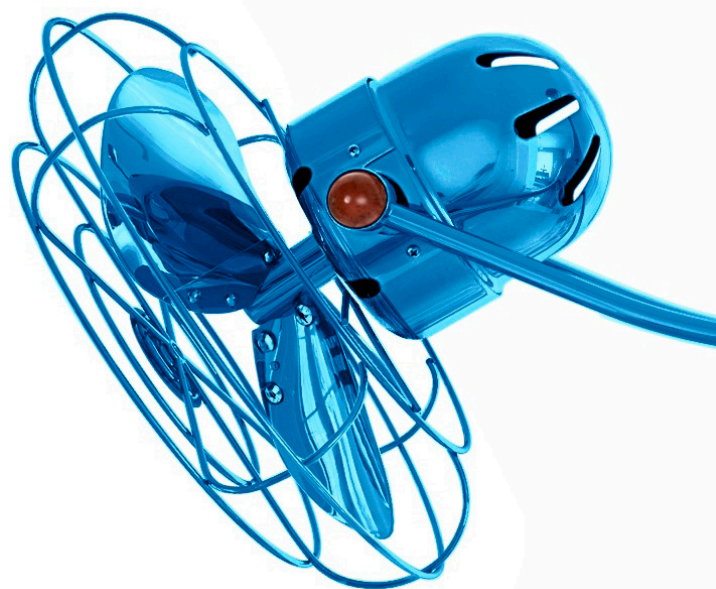

Shown:

B2K-BRBR-WD Brushed Brass Finish, with Mahogany Tone Blades

Brisa 2000

Designed For Ultimate Versatility

Like celestial bodies gracefully orbiting in the night sky, the Brisa Ceiling Fan brings movement, elegance, and function together in perfect harmony. Its lunar-inspired counterweight revolves effortlessly around a striking spherical gear housing, creating a mesmerizing 360° motion. The fan head adjusts within a 180-degree arc, allowing for precise, optimized airflow. The steeper the tilt, the faster the axial rotation, offering a dynamic yet controlled breeze tailored to your comfort. The Brisa enhances the efficiency of heating and air conditioning, circulating air with effortless sophistication. Crafted from cast aluminum, heavy spun, and stamped steel, this masterpiece of design and engineering is built to last—and backed by a limited lifetime warranty.

Shown:

B2K-BK-MTL Matte Black Finish with Metal Blades

SKU BUILDER

B2K-XXXX-XXX
(Model+Finish+Blade)

PRODUCT FEATURES

- AC Motor
- Hand Made
- Wall Control
- Damp Location
- 360° Rotation
- Unipack Shipping
- Optional 29° Slant Mount
- Safety Cage Compatible

FAN FEATURES

Fan Weight 21 lbs **Voltage** 110 or 220
Downrod Lengths inches: 5, 10, 20, 30, 48, 72
 centimeters: 13, 25, 51, 76, 122, 183
Field cuttable, Non-threaded
Downrod Diameter 0.75 inch
Overall Drop 10 inches / 25 cm
 + downrod length

Fan Diameter

With Wood Blades: 40 inches / 102 cm
 With Metal Blades: 39 inches / 99 cm

Fan Blade Diameter

Wood Blade Head: 16 inches / 41 cm
 Metal Blade Head: 13 inches / 33 cm

MOTOR FEATURES

Motor Type AC
Ambiance Soothing White Noise
Safety Certification UL / CUL
Warranty Limited Lifetime