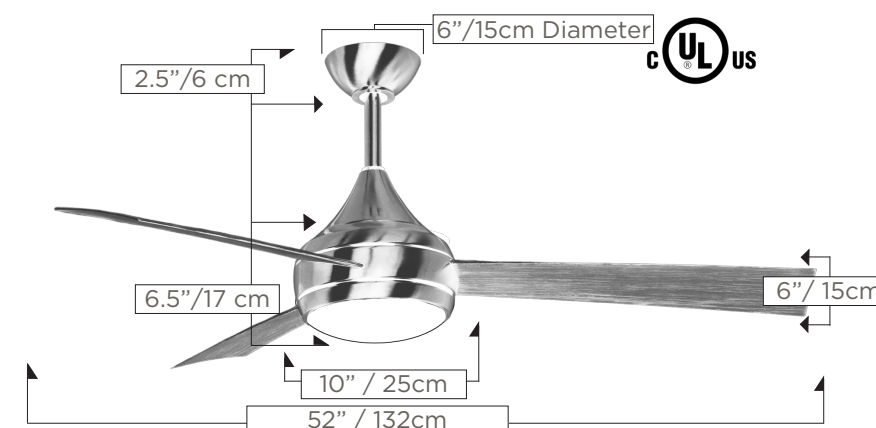

FAN FEATURES

Blades (3)
 - 14° Pitch
 - 52" Blade Length / 132cm
 - ABS Blades
Overall Drop 8.5in / 22cm +
 downrod length

Fan Weight 29 lbs
Downrod Lengths
 inches: 5, 10, 18, 24, 36, 48,
 60, 72
 centimeters: 13, 25, 46, 61, 92,
 122, 153, 183
Field cuttable, Non-threaded
Downrod Diameter 1 inch
Fan Diameter 52in / 132cm
Voltage 110 or 220

LIGHT KIT
 PHOTOMETRICS

Lamping (Replaceable)
 Integrated LED
CRI 90 | **Watts** 16 | **Hours** 60,000
Dimmable
Longevity if used 6 Hours/Day:
 27.4 Years

DELIVERED LUMENS

3017K 725

TECHNICAL SPECIFICATIONS